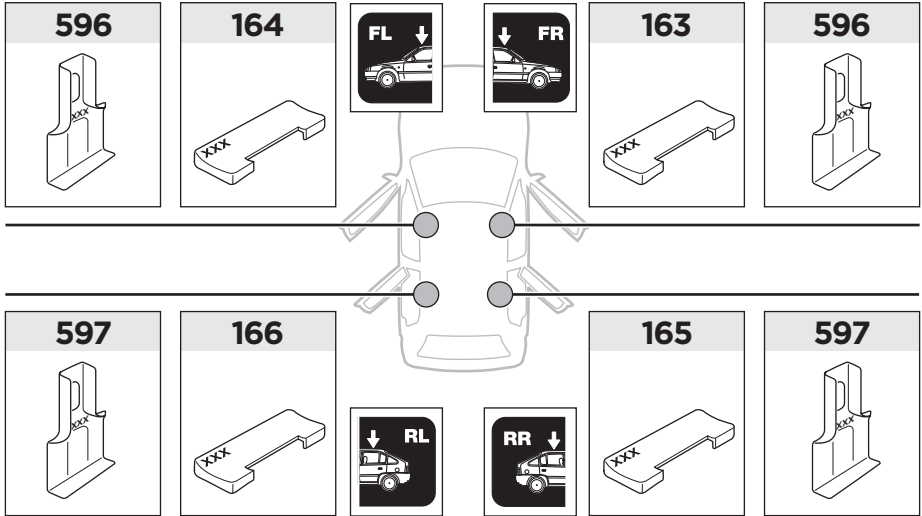

	Y (scale)	Y (mm)	Y (inch)
VOLKSWAGEN Golf V , 3-dr Hatchback, 04-07	29	941	37
VOLKSWAGEN Golf V , 5-dr Hatchback, 04-07	29	941	37
VOLKSWAGEN Golf VI , 3-dr Hatchback, 08-12 / *10-14	29	941	37
VOLKSWAGEN Golf VI , 5-dr Hatchback, 08-12 / *10-14	29	941	37
VOLKSWAGEN GTI V , 3-dr Hatchback, *06-09	29	941	37
VOLKSWAGEN GTI V , 5-dr Hatchback, *06-09	29	941	37
VOLKSWAGEN GTI VI , 3-dr Hatchback, *10-14	29	941	37
VOLKSWAGEN GTI VI , 5-dr Hatchback, *10-14	29	941	37
VOLKSWAGEN Rabbit , 3-dr Hatchback, *06-09	29	941	37
VOLKSWAGEN Rabbit , 5-dr Hatchback, *06-09	29	941	37

2

VOLKSWAGEN Golf V, 3-dr Hatchback, 04-07

VOLKSWAGEN Golf V, 5-dr Hatchback, 04-07

VOLKSWAGEN Golf VI, 3-dr Hatchback, 08-12 / *10-14

VOLKSWAGEN Golf VI, 5-dr Hatchback, 08-12 / *10-14

VOLKSWAGEN GTI V, 3-dr Hatchback, *06-09

VOLKSWAGEN GTI V, 5-dr Hatchback, *06-09

VOLKSWAGEN GTI VI, 3-dr Hatchback, *10-14

VOLKSWAGEN GTI VI, 5-dr Hatchback, *10-14

VOLKSWAGEN Rabbit, 3-dr Hatchback, *06-09

VOLKSWAGEN Rabbit, 5-dr Hatchback, *06-09