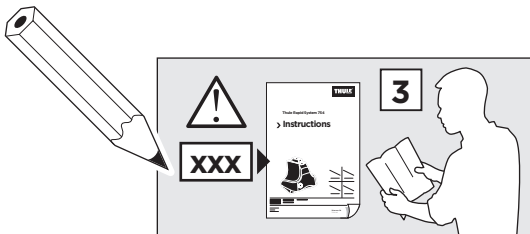

2

VOLKSWAGEN Golf V, 3-dr Hatchback, 04-07

VOLKSWAGEN Golf V, 5-dr Hatchback, 04-07

VOLKSWAGEN Golf VI, 3-dr Hatchback, 08-12 / *10-14

VOLKSWAGEN Golf VI, 5-dr Hatchback, 08-12 / *10-14

VOLKSWAGEN GTI V, 3-dr Hatchback, *06-09

VOLKSWAGEN GTI V, 5-dr Hatchback, *06-09

VOLKSWAGEN GTI VI, 3-dr Hatchback, *10-14

VOLKSWAGEN GTI VI, 5-dr Hatchback, *10-14

VOLKSWAGEN Rabbit, 3-dr Hatchback, *06-09

VOLKSWAGEN Rabbit, 5-dr Hatchback, *06-09